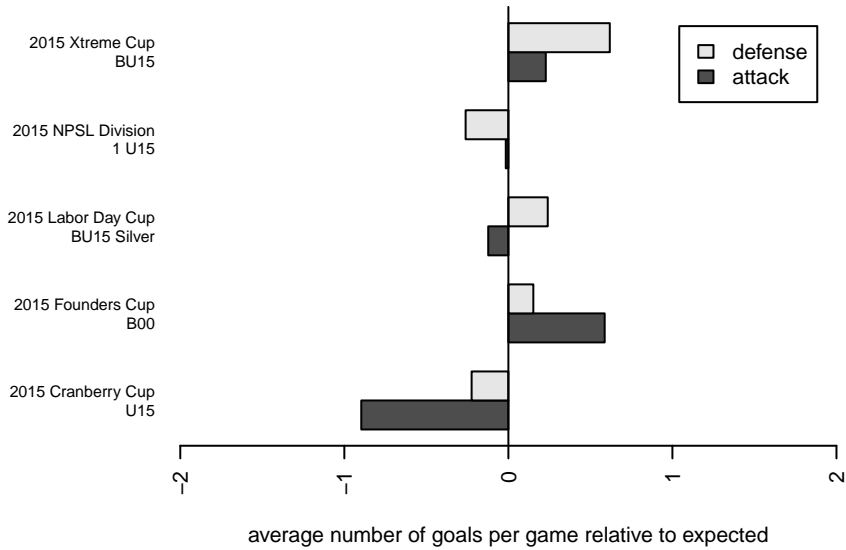

Performance relative to 13 month average