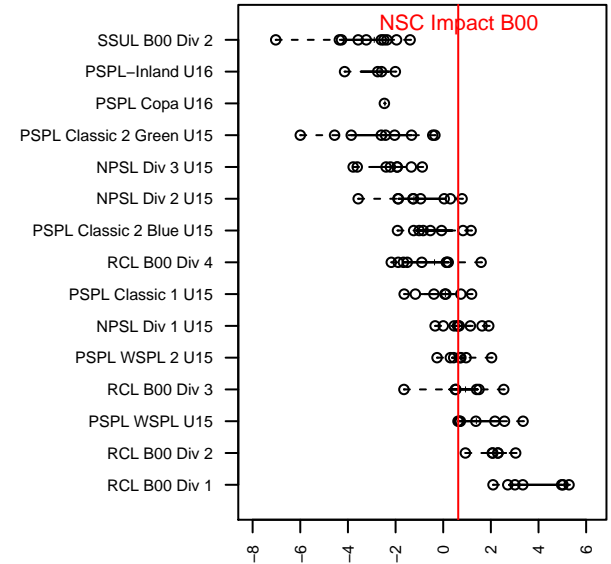

**attack and defense rating
relative to others at age
and all opponents in last 13 months**